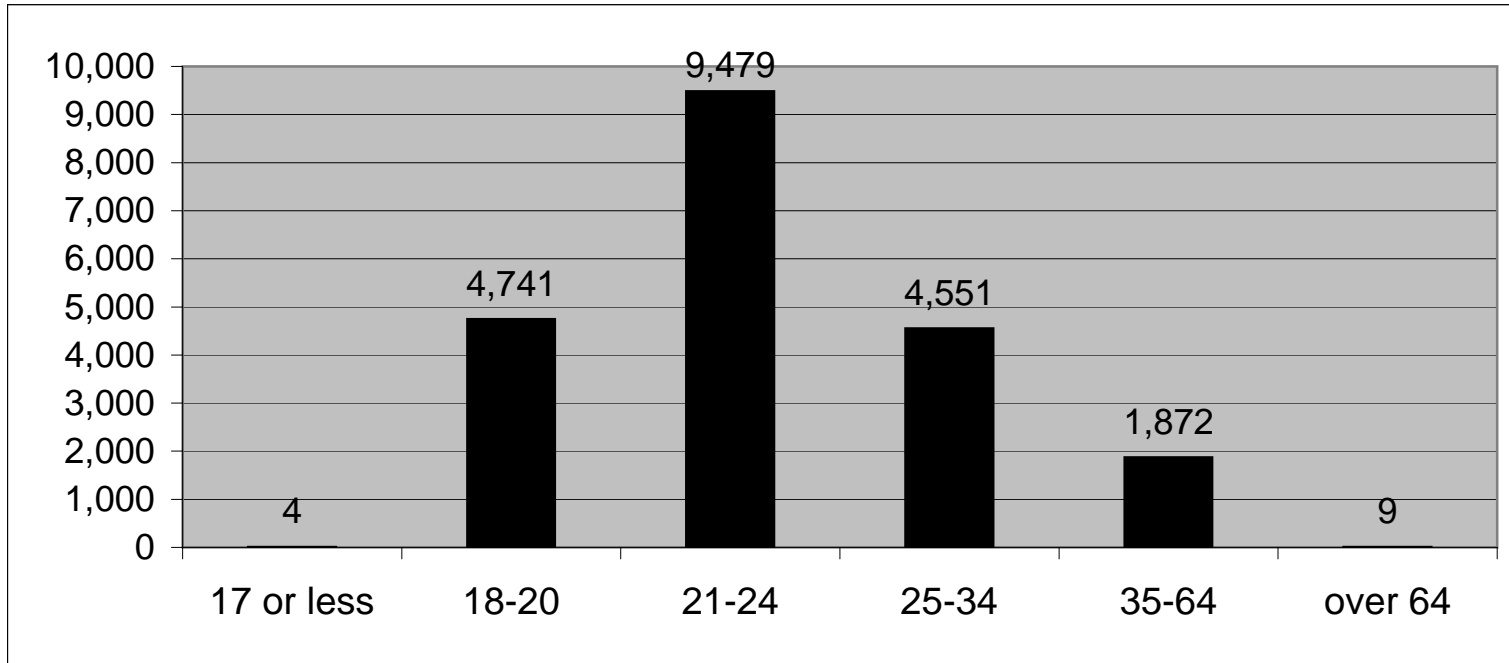

Spring 2005 Headcount by Age

Age	No. Students	Percent
17 or less	4	0.0
18-20	4,741	23.0
21-24	9,479	45.9
25-34	4,551	22.0
35-64	1,872	9.1
over 64	9	0.0
Total	20,656	100.0

*Less Than 1%