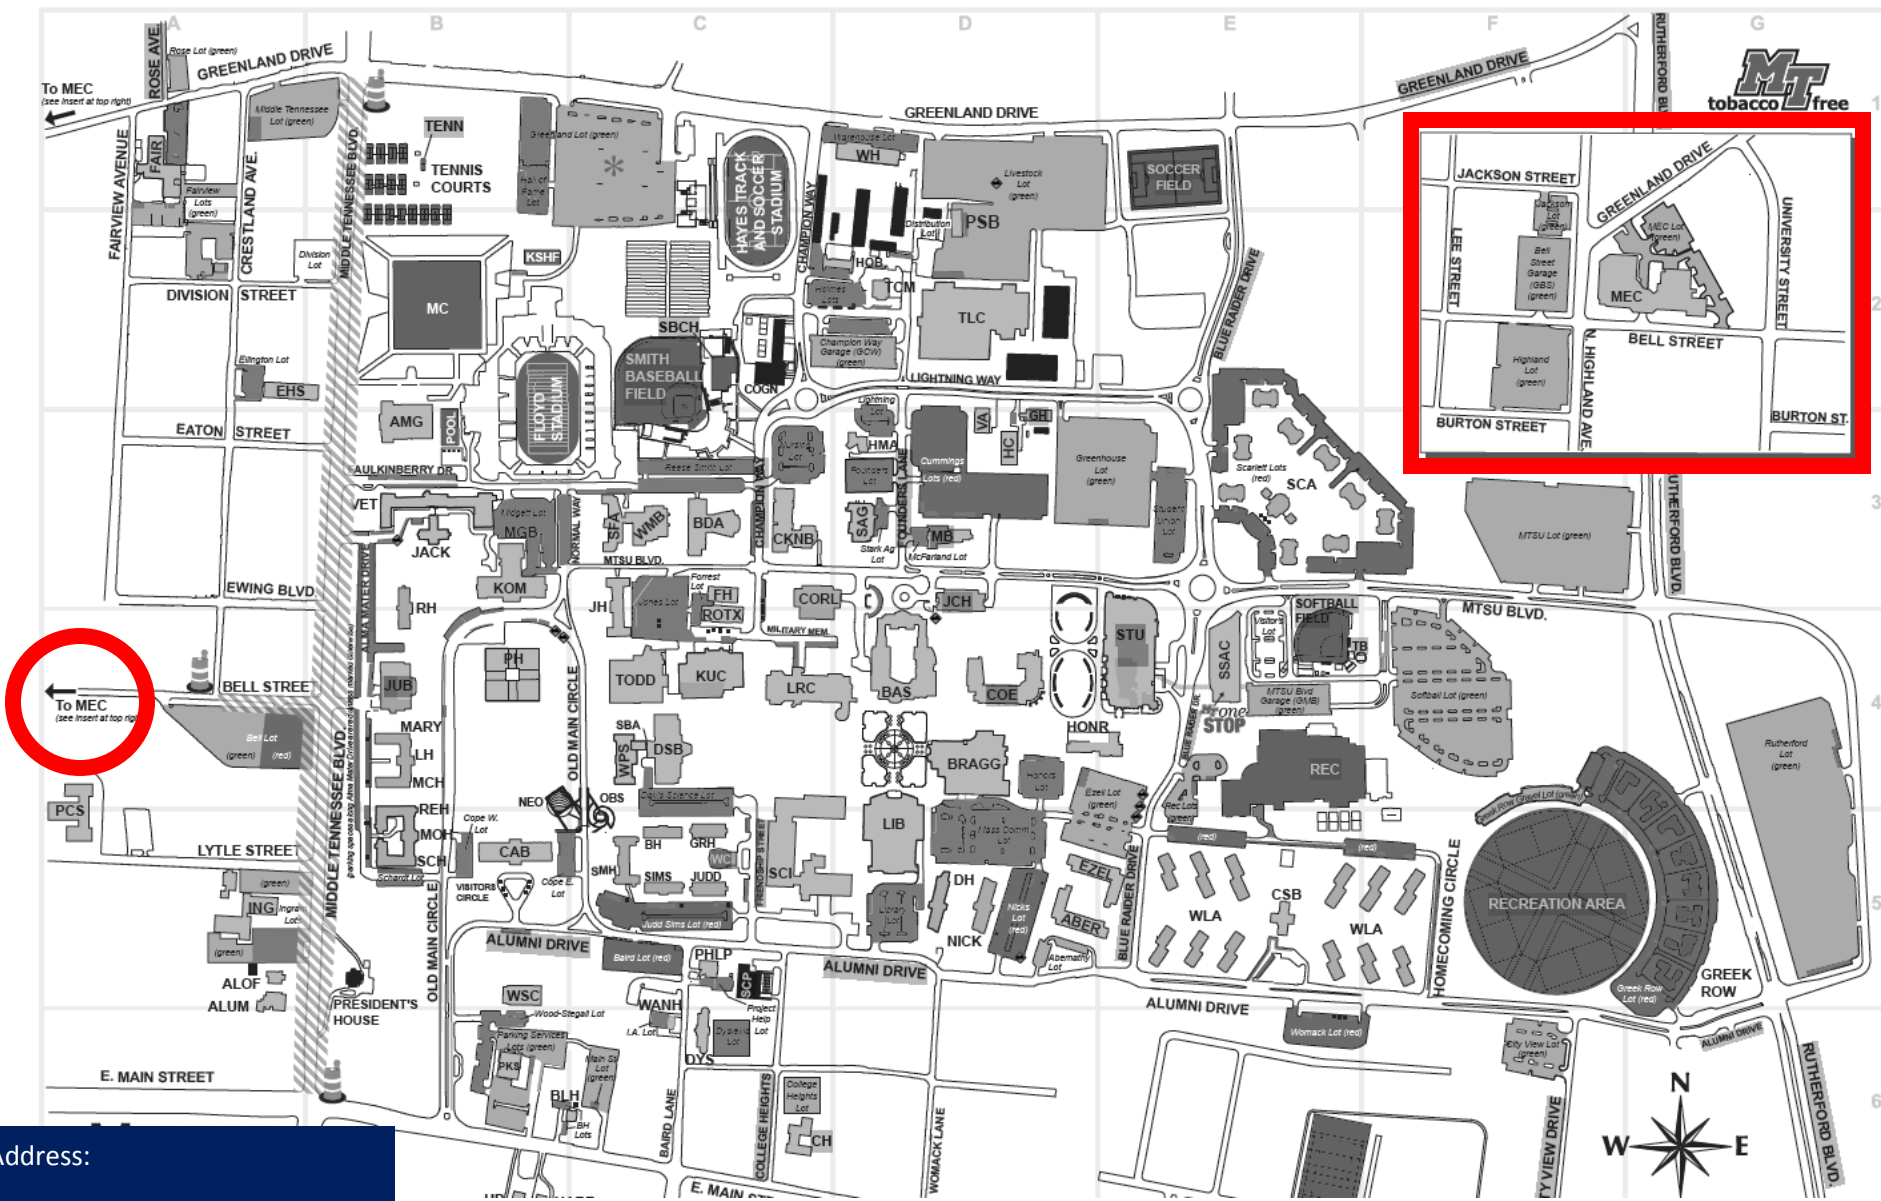

The Miller Education Center (MEC) building is located on the MTSU campus.

MEC Address:
Miller Education Center
503 East Bell Street
Murfreesboro, TN 37132