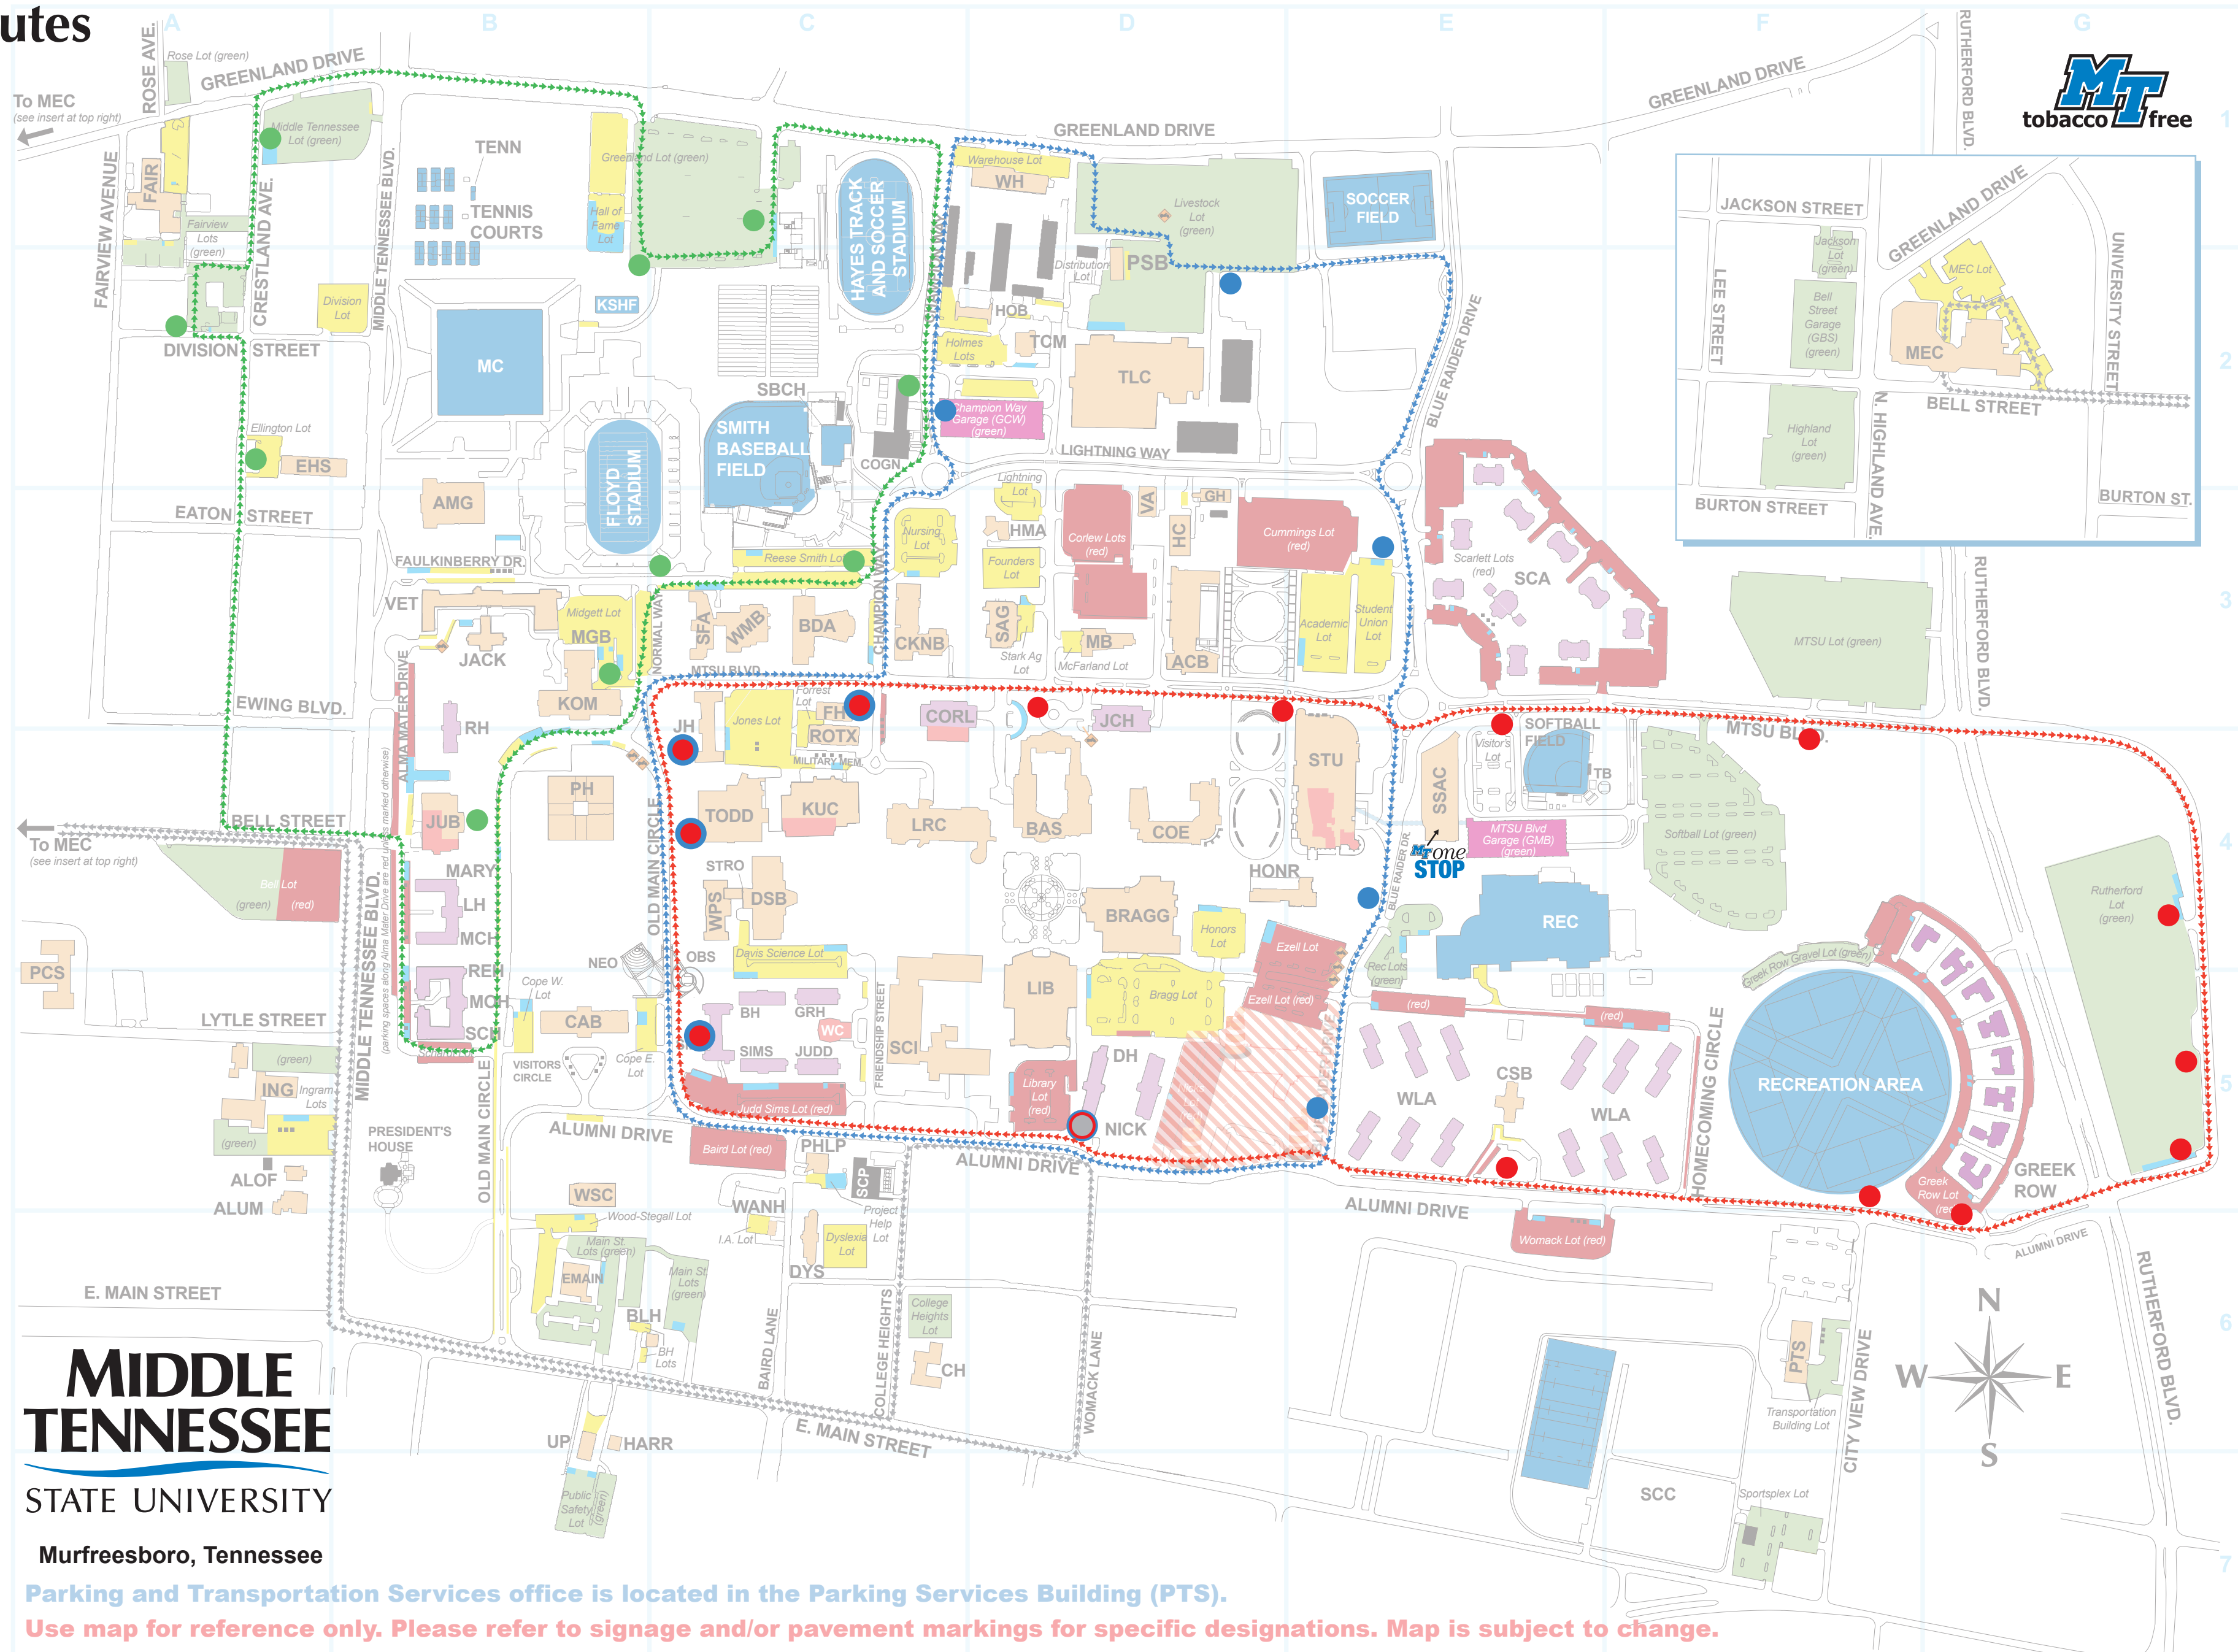

- ACB Academic Classroom Building, 1751 MTSU Boulevard, **D3**
- ALOF Alumni Office, 2263 Middle Tennessee Boulevard, **A5**
- ALUM Alumni House, 2259 Middle Tennessee Boulevard, **A5**
- AMG Alumni Memorial Gym, 2610 Middle Tennessee Boulevard, **B3**
- BAS Business and Aerospace Building, 1642 MTSU Boulevard, **D4**
- BDA Boutwell Dramatic Arts Building, 615 Champion Way, **C3**
- BH Beasley Hall, 323 Friendship Street, **C5**
- BLH TCWNHA (Black House), 1417 East Main Street, **C6**
- BRAGG John Bragg Media and Entertainment Building, 1735 Blue Raider Drive, **D4**
- CAB Cope Administration Building, 315 Visitor's Circle, **B5**
- CH College Heights Building, 1607 East Main Street, **C6**
- CKNB Cason-Kennedy Nursing Building, 610 Champion Way, **C3**
- COE College of Education Building, 1756 MTSU Boulevard, **D4**
- COGN Central Utility Plant/Cogeneration Plant, 729 Champion Way, **C2**
- CORL Corlew Hall, 1634 MTSU Boulevard, **C3**
- CSB Central Services Building (Day Care Center), 1835 Alumni Drive, **E5**
- DH Deere Hall, 1619 Alumni Drive, **D5**
- DSB Davis Science Building, 422 Old Main Circle, **C4**
- DYS Tennessee Center for the Study and Treatment of Dyslexia, 200 North Baird Lane, **C6**
- EHS Ellington Human Sciences Building, 2623 Middle Tennessee Boulevard, **A2**
- EMAIN 1403 East Main Street, **B6**
- FAIR Fairview Building, 820 Fairview Avenue, **A1**
- FH Forrest Hall, 543 Champion Way, **C3**
- GH Greenhouse, 1724 Lightning Way, **D3**
- GRH Gracy Hall, 321 Friendship Street, **C5**
- HARR Center for Historic Preservation (Harrison House), 1416 East Main Street, **B6**
- HC Horticulture Facility, 1714 Lightning Way, **D3**
- HMA Housing Maintenance Annex, 657 Founders Lane, **D3**
- HOB Holmes Building (Maintenance Complex), 836 Champion Way, **D2**
- HONR Paul W. Martin Sr. Honors Building, 1737 Blue Raider Drive, **D4**
- ING Sam H. Ingram Building, 2269 Middle Tennessee Boulevard, **A5**
- JACK Tom H. Jackson Building, 628 Alma Mater Drive, **B3**
- JCH Jim Cummings Hall, 1744 MTSU Boulevard, **D3**
- JH Jones Hall, 624 Old Main Circle, **C3**
- JUB James Union Building, 516 Alma Mater Drive, **B4**
- JUDD Judd Hall, 217 Friendship Street, **C5**
- KOM Kirksey Old Main, 612 Old Main Circle, **B3**
- KSHF Emmett and Rose Kennon Sports Hall of Fame, 1320 Greenland Drive, **B2**
- KUC Keathley University Center, 1524 Military Memorial, **C4**
- LH Lyon Hall, 414 Alma Mater Drive, **B4**
- LIB James E. Walker Library, 1611 Alumni Drive, **D5**
- LRC Ned McWherter Learning Resources Center, 1558 Military Memorial, **C4**
- MARY Miss Mary Hall, 414 Alma Mater Drive, **B4**
- MB McFarland Building, 654 Founders Lane, **D3**
- MC Murphy Center, 2650 Middle Tennessee Boulevard, **B2**
- MCH McHenry Hall, 414 Alma Mater Drive, **B4**
- MEC Andrew Woodfin Miller, Sr. Education Center, 503-509 Bell Street, (See inset at top right)
- MGB Midgett Building, 612 Old Main Circle, **B3**
- MOH Monohan Hall, 312 Alma Mater Drive, **B5**
- NEO Naked Eye Observatory, 346 Old Main Circle, **B4**
- NICK Nicks Hall, 1715 Alumni Drive, **D5**
- OBS Observatory, 346 Old Main Circle, **C5**
- PCS Homer Pittard Campus School, 923 East Lytle Street, **A4**
- PH Peck Hall, 537 Old Main Circle, **B4**
- PHLP Project Help, 206 North Baird Lane, **C5**
- PSB Printing Services Building, 1756 Greenland Drive, **D2**
- PTS Parking and Transportation Services, 205 City View Drive, **F6**
- REC Health, Wellness, and Recreation Center (Health Services located inside the HWRC), 1848 Blue Raider Drive, **E4**
- REH Reynolds Hall, 312 Alma Mater Drive, **B5**
- RH Rutledge Hall, 526 Alma Mater Drive, **B3**
- ROTX ROTC Annex, 531 Champion Way, **C4**
- SAG Stark Agriculture Center, 651 Founders Lane, **D3**
- SBCH Stephen B. Smith Baseball Clubhouse, 641 Champion Way, **C2**
- SCA Scarlett Commons Apartments 1-9, 1858 MTSU Boulevard, **E3**
- SCC Sports Club Complex, 2111 East Main Street, **F7**
- SCH Schardt Hall, 312 Alma Mater Drive, **B5**
- SCI Science Building, 440 Friendship Street, **C5**
- SCP Satellite Chiller Plant, 215 College Heights, **C5**
- SFA Saunders Fine Arts Building, 629 Normal Way, **C3**
- SIMS Sims Hall, 215 Friendship Street, **C5**
- SL Soils Lab, **C6**
- SMH Smith Hall, 318 Old Main Circle, **C5**
- SSAC Student Services and Admissions Center, 1860 Blue Raider Drive, **E4**
- STRO Strobel Lobby, **C4**
- STU Student Union Building, 1768 MTSU Boulevard, **E4**
- TB Telescope Building, 1852 MTSU Boulevard, **F4**
- TENN Buck Bouldin Tennis Center, 1210 Greenland Drive, **B1**
- TCM Telecommunications Building, 732 Champion Way, **D2**
- TLC Tennessee Livestock Center, 1720 Greenland Drive, **D2**
- TODD Andrew L. Todd Hall, 542 Old Main Circle, **C4**
- UP University Police, 1412 East Main Street, **B6**
- VA Vocational Agriculture, 1704 Lightning Way, **D3**
- VET Voorhies Engineering Technology, 1212 Faulkberry Drive, **B3**
- WANH Internal Audit (Wansley House), 209 North Baird Lane, **C6**
- WC Woodmore Cybercafe, 319 Friendship Street, **C5**
- WH Warehouse (Maintenance Complex), 1672 Greenland Drive, **D1**
- WLA Womack Lane Apartments A-L, 1815 Alumni Drive, **E5**
- WMB Wright Music Building, 1439 Faulkberry Drive, **C3**
- WPS Wisner-Patten Science Hall, 422 Old Main Circle, **C4**
- WSC Wood-Stegall Center (Development and University Advancement), 120 Old Main Circle, **B5**

MIDDLE TENNESSEE STATE UNIVERSITY
Murfreesboro, Tennessee

Parking and Transportation Services office is located in the Parking Services Building (PTS).

Use map for reference only. Please refer to signage and/or pavement markings for specific designations. Map is subject to change.

● ● ● ● ● Bus Stops ➡➡➡➡➡➡➡ Blue Route ➡➡➡➡➡➡➡ Green Route ➡➡➡➡➡➡➡ Red Route ➡➡➡➡➡➡➡ Silver Route	- Red and Blue Routes: Monday-Thursday, 7:00 a.m.–10:00 p.m. - Green Route: Monday-Thursday, 7:00 a.m.–6:00 p.m. - Red, Blue, and Green Routes: Friday, 7:00 a.m.–6:00 p.m.	🚧 Construction Zones 🚧 Seek Alternate Routes	- Color code for parking designation - Faculty, Staff, Administration (white permit) - Green Permit Parking - Disabled Parking (blue permit)	- Red Permit Parking (MTSU Housing residents only) - Open to currently enrolled students. A green, red, or handicap pass is required - Motorcycle parking area - Metered parking - Skywalk bridges	- Color code for buildings/sports areas - Residence Halls - Academic/Administrative - Dining - Athletics/Recreation - Greek Housing - Located in SSAC (see grid area E4)