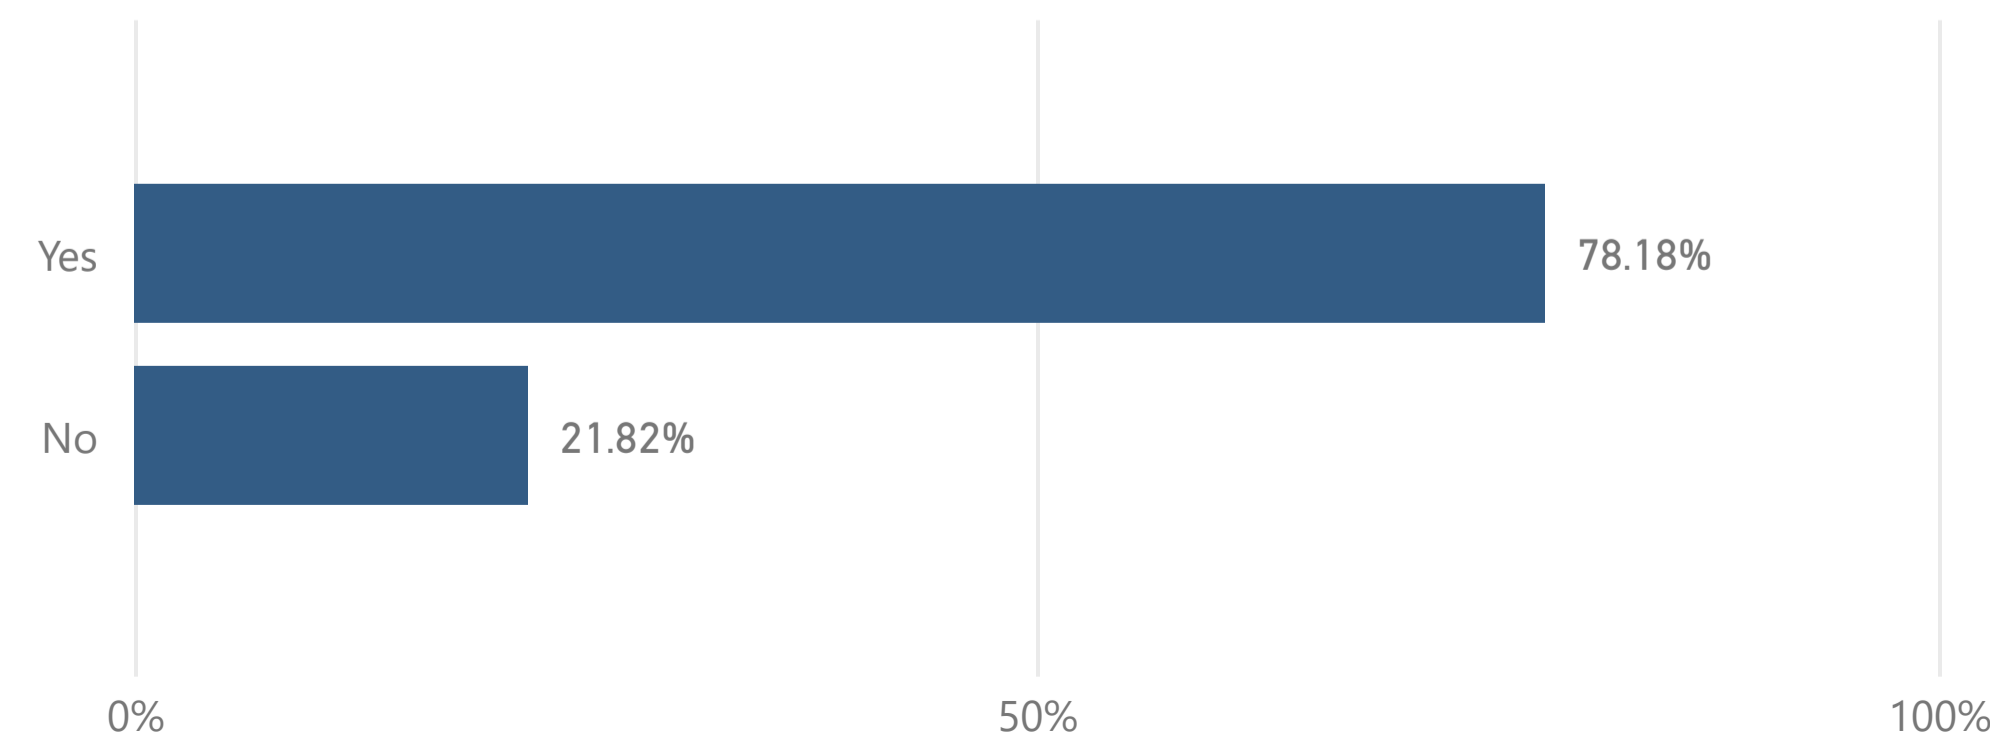

# Graduating Senior Survey

[Data Definitions](#) | [About the Data](#)

Academic Year	College	Major	Gender	Race	Age	Citizenship
2020-2021	Business	Accounting	All	All	All	All

Total Degrees Awarded	Number of Responses	Response Rate
76	55	72.4%

Count of responses may not sum across academic year, if a student delays their graduation.

## If you could choose your major again, would you choose same one?

- (Blank)
- Asian
- Black or African A...
- Hispanic/Latino
- White

- 24 or under
- 25-30
- 31-35
- 36 or over

- College
- Business