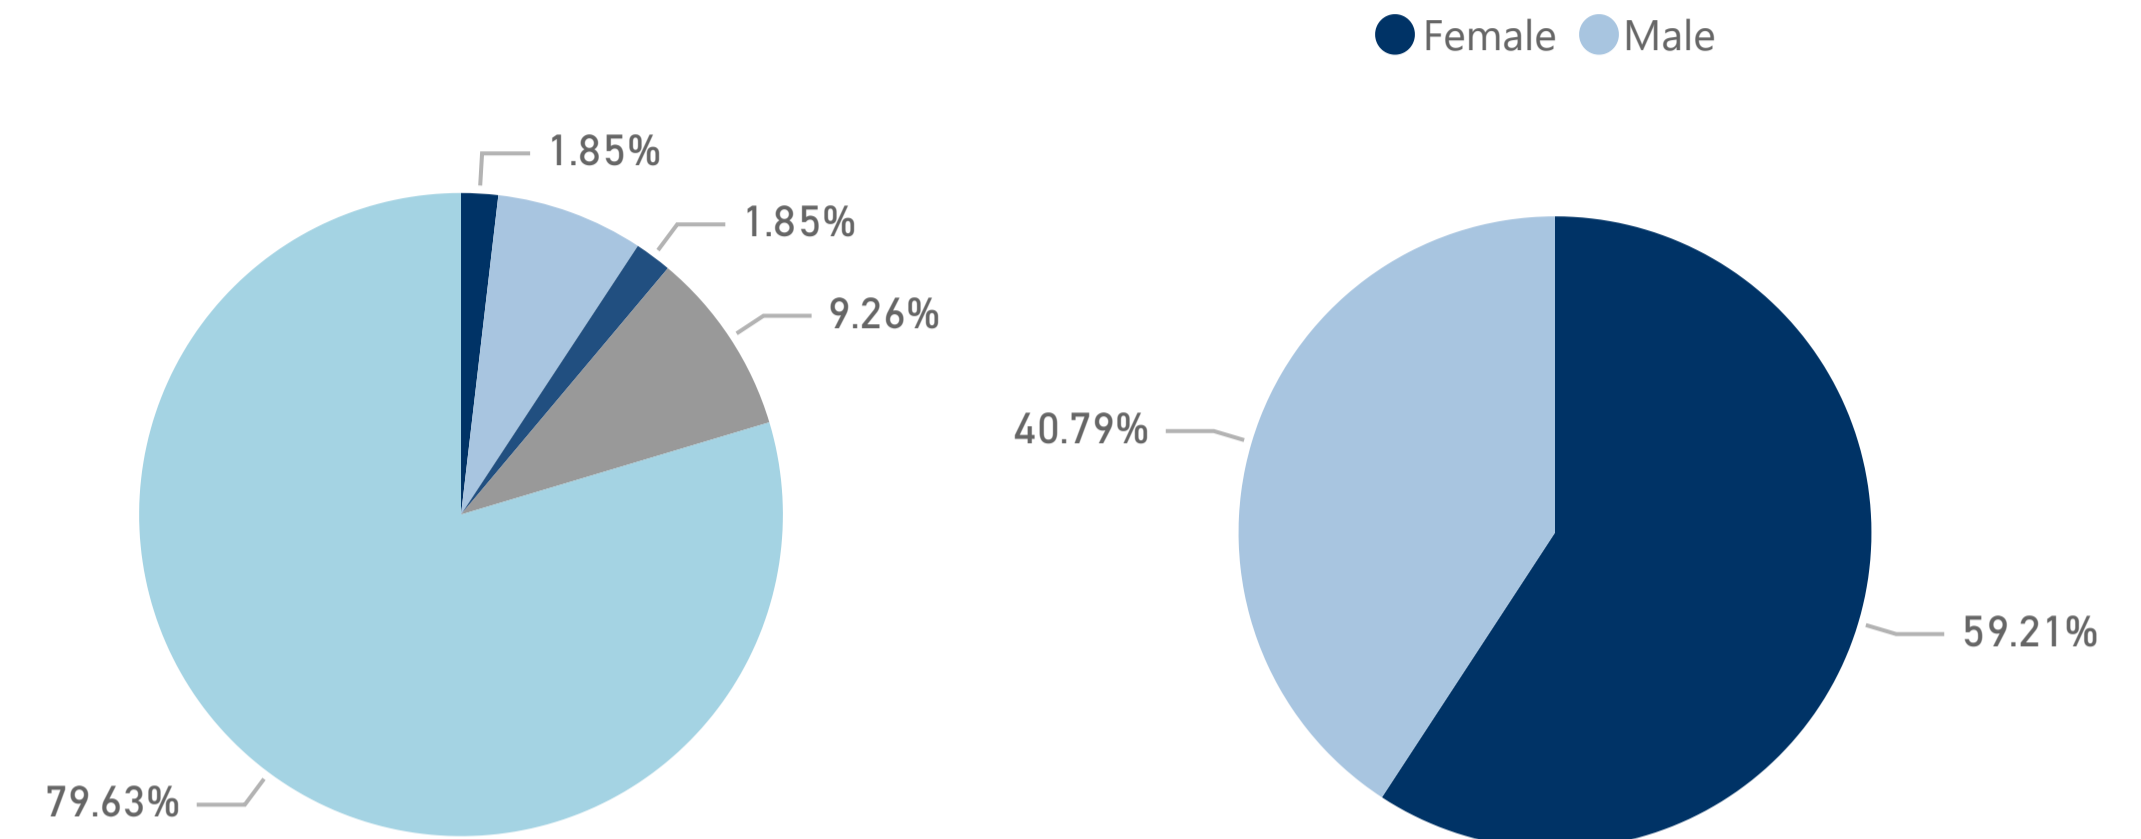

Count of responses may not sum across academic year, if a student delays their graduation.

## If you could start college again, would you enroll at MTSU?

## If you could choose your major again, would you choose same one?

- (Blank)
- Asian
- Black or African A...
- Hispanic/Latino
- White

- 24 or under
- 25-30
- 31-35
- 36 or over

- College
- Business