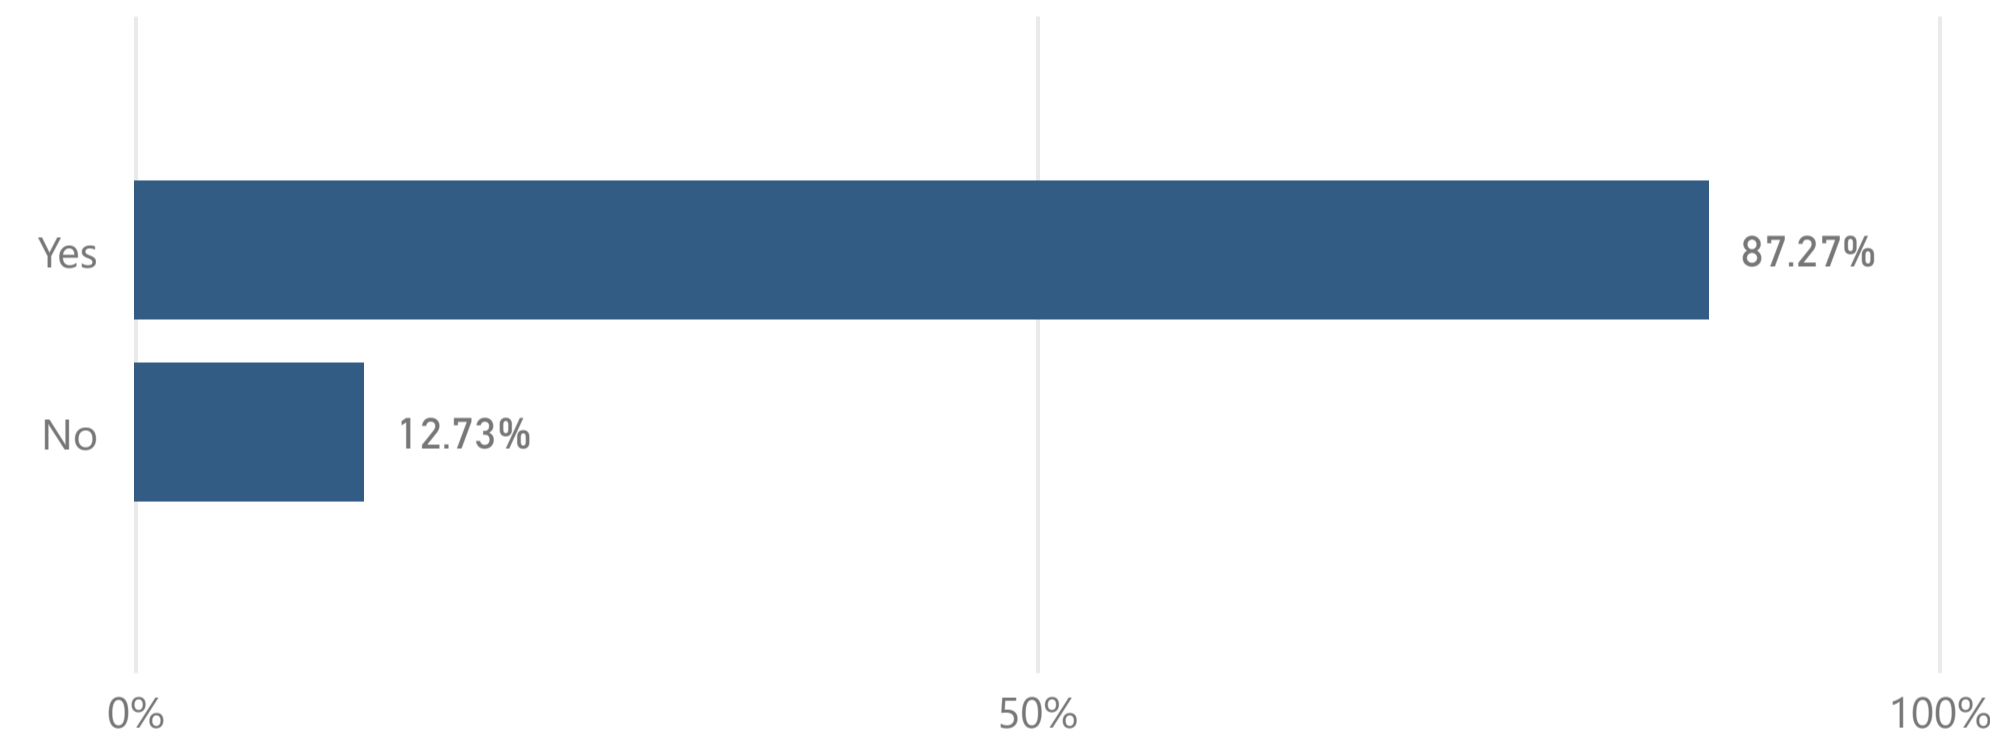

# Graduating Senior Survey

[Data Definitions](#) | [About the Data](#)

Academic Year	College	Major	Gender	Race	Age	Citizenship
2020-2021	Business	Accounting	All	All	All	All

Total Degrees Awarded	Number of Responses	Response Rate
76	55	72.4%

Count of responses may not sum across academic year, if a student delays their graduation.

## If you could choose your major again, would you choose same one?

- (Blank)
- Asian
- Black or African A...
- Hispanic/Latino
- White

- 24 or under
- 25-30
- 31-35
- 36 or over

- College
- Business