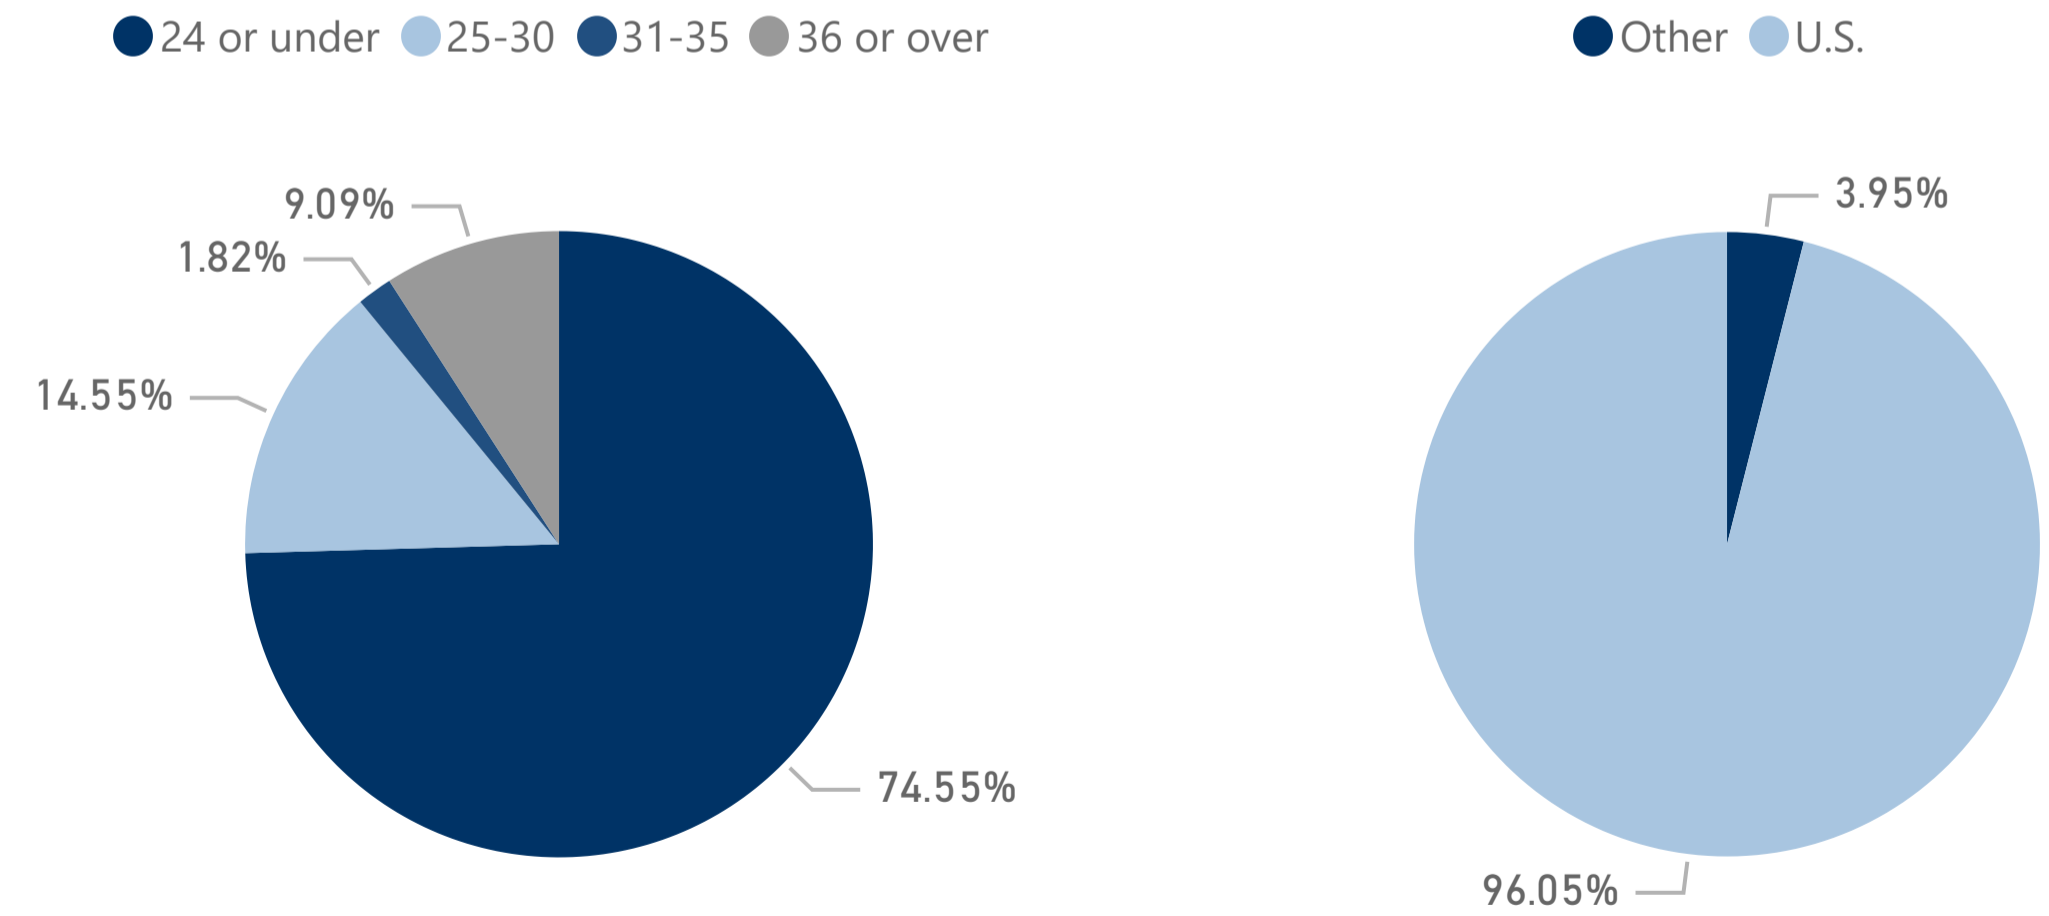

## If you could start college again, would you enroll at MTSU?

## If you could choose your major again, would you choose same one?

- (Blank)
- Asian
- Black or African A...
- Hispanic/Latino
- White

- 24 or under
- 25-30
- 31-35
- 36 or over

- College
- Business