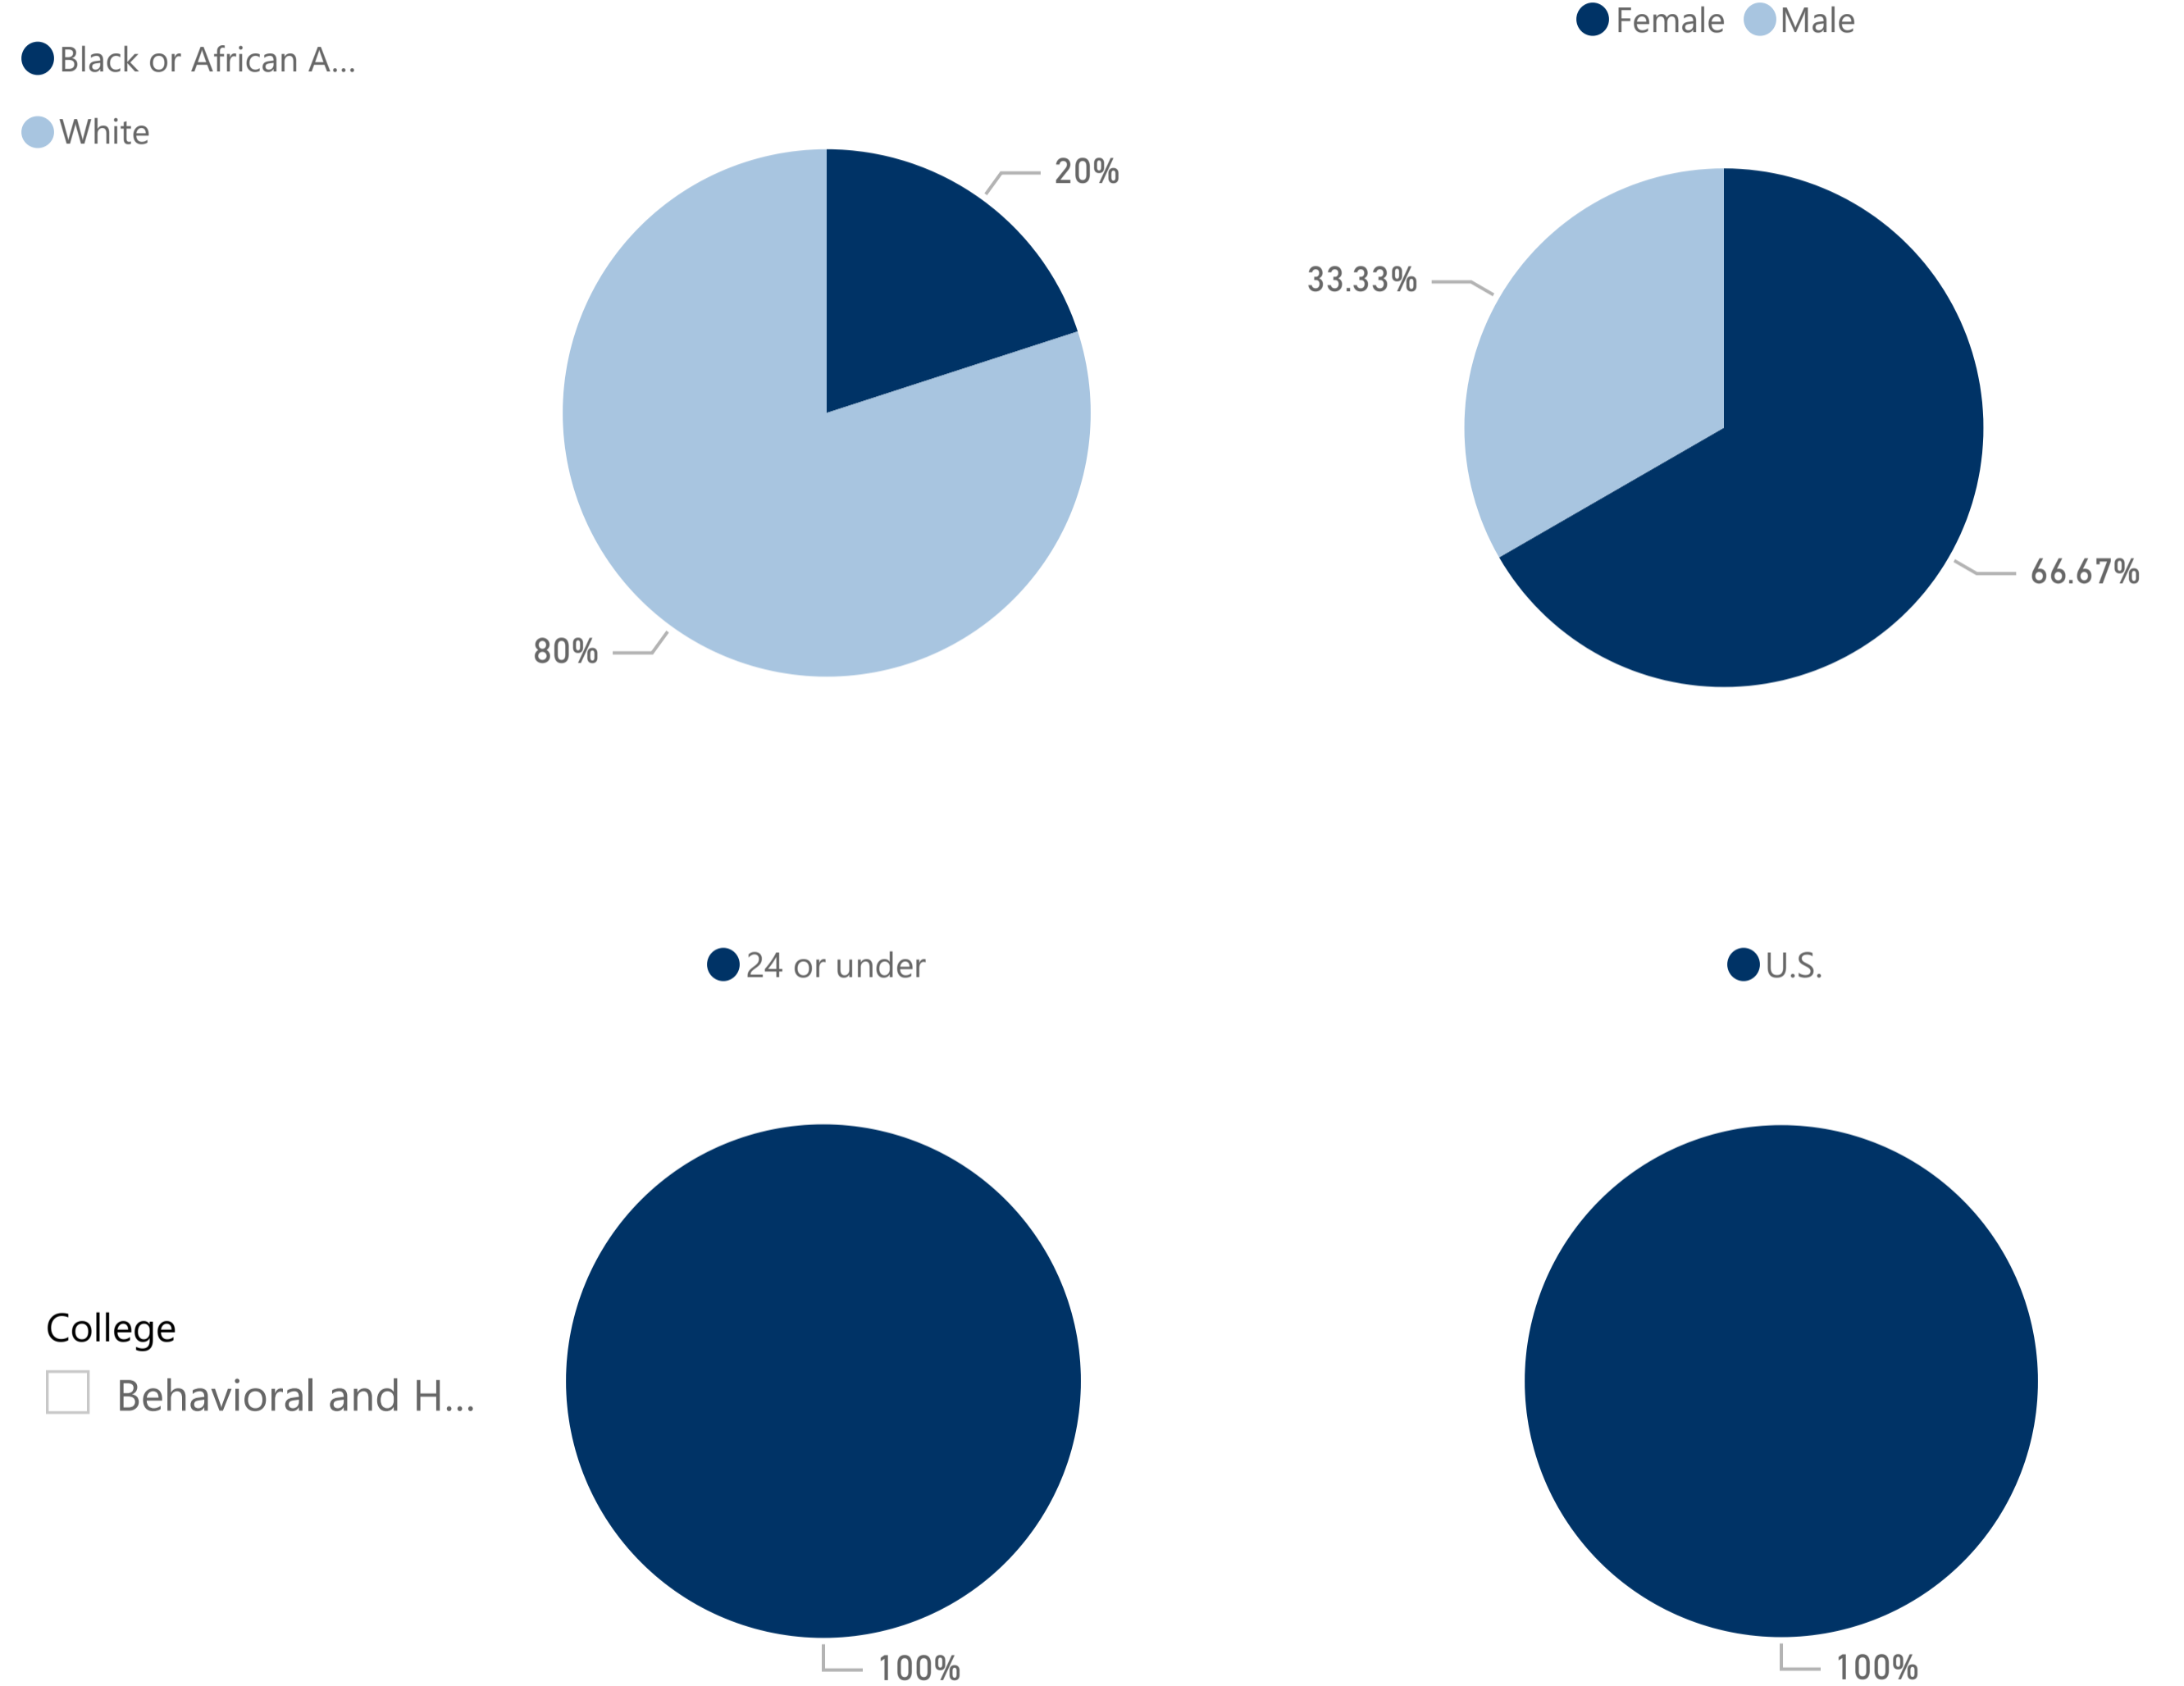

Graduating Senior Survey

[Data Definitions](#) | [About the Data](#)

Academic Year	College	Major	Gender	Race	Age	Citizenship
2020-2021	Behavioral and Hea...	Athletic Training	All	All	All	All

Total Degrees Awarded	Number of Responses	Response Rate
6	5	83.3%

Count of responses may not sum across academic year, if a student delays their graduation.

If you could start college again, would you enroll at MTSU?

If you could choose your major again, would you choose same one?