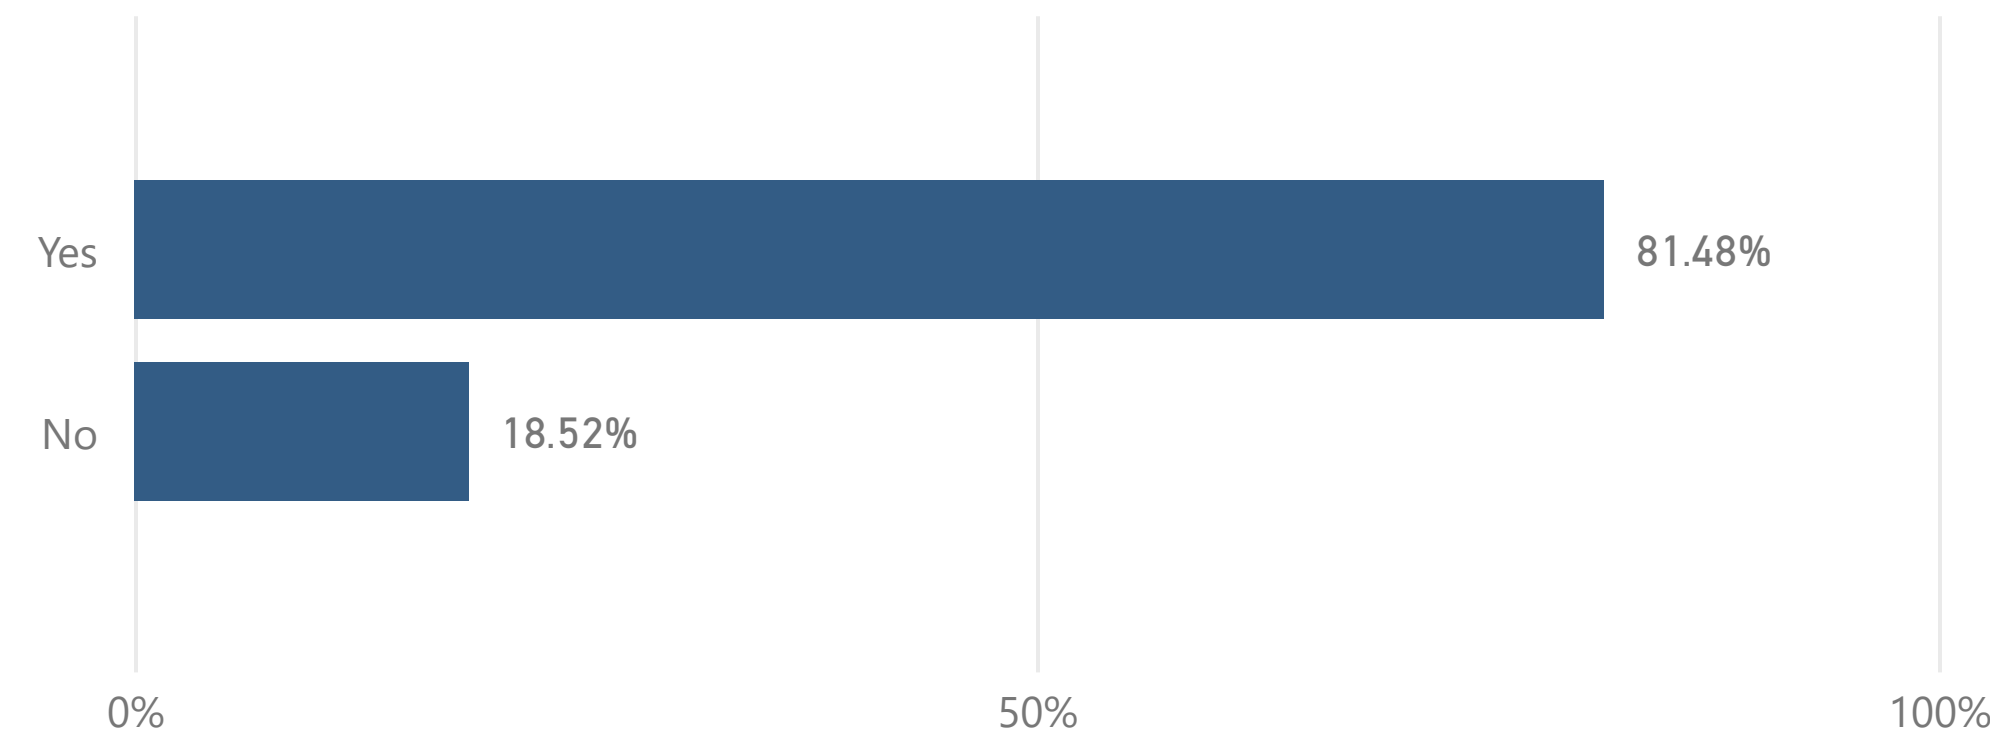

Graduating Senior Survey

[Data Definitions](#) | [About the Data](#)

Academic Year	College	Major	Gender	Race	Age	Citizenship
2020-2021	Behavioral and Hea...	Leisure Sprt & Tourism Studi...	All	All	All	All

Count of responses may not sum across academic year, if a student delays their graduation.

If you could start college again, would you enroll at MTSU?

If you could choose your major again, would you choose same one?

- Asian
- Black or African A...
- Other (please spe...
- White

- Female
- Male

- 24 or under
- 25-30

- Other
- U.S.

- College
- Behavioral and H...