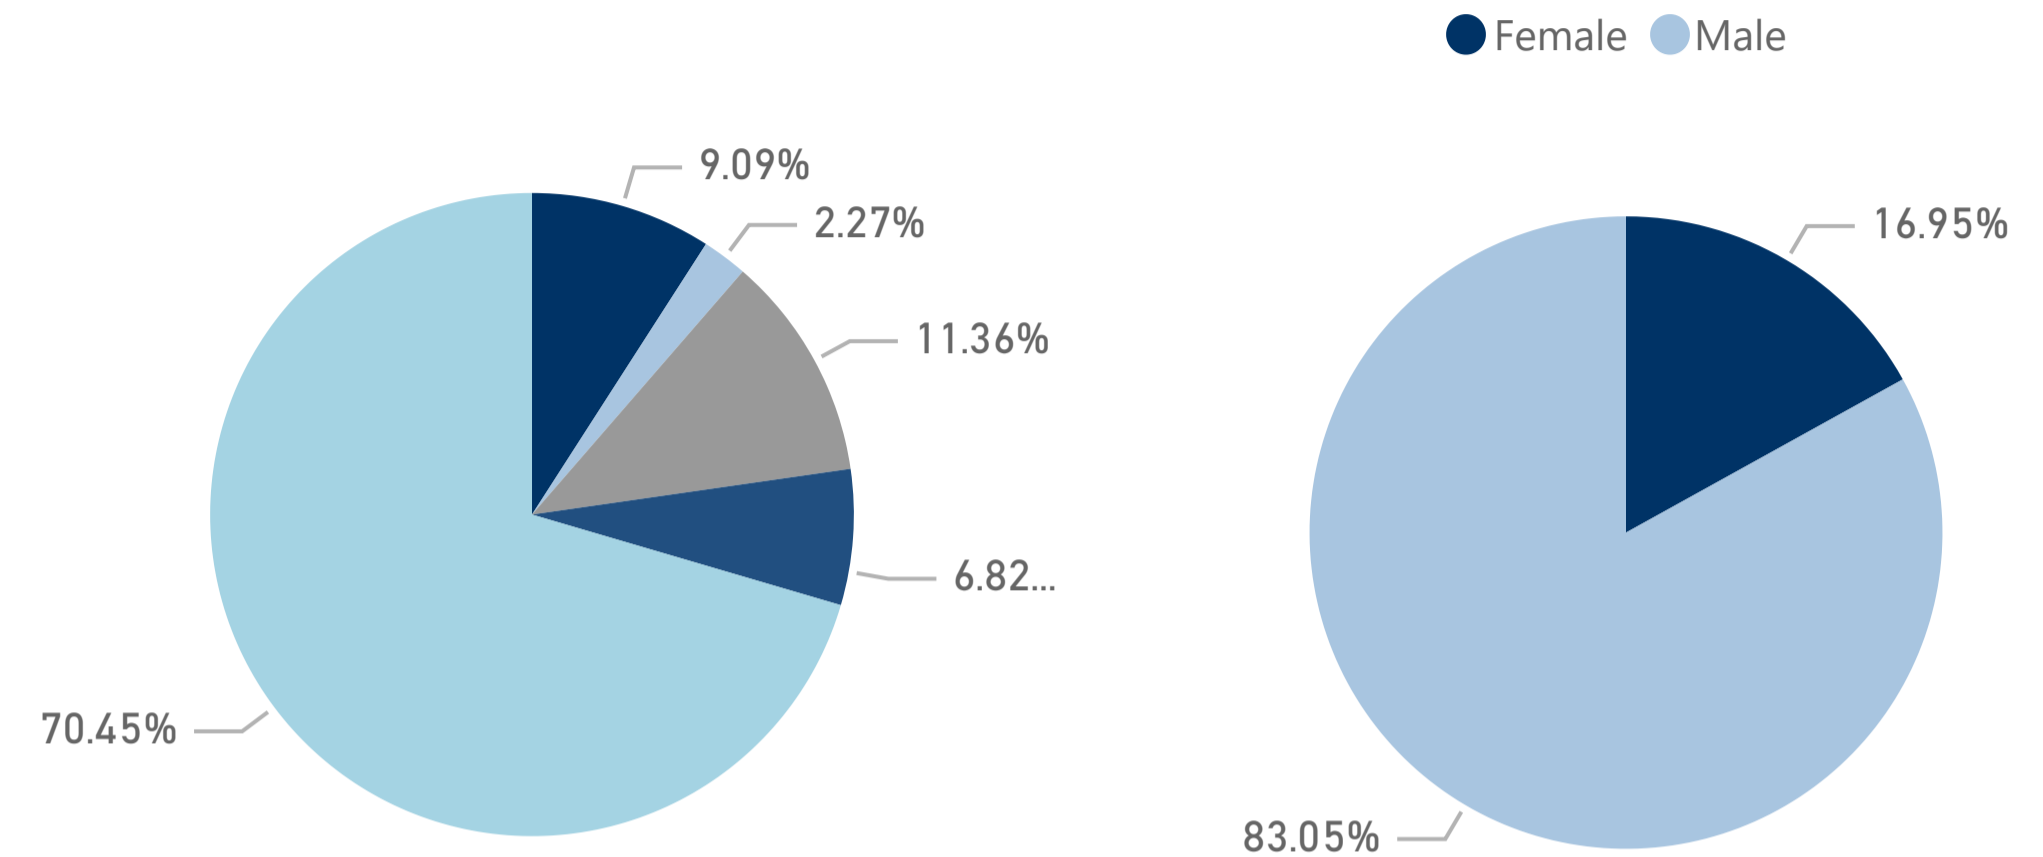

Count of responses may not sum across academic year, if a student delays their graduation.

If you could start college again, would you enroll at MTSU?

If you could choose your major again, would you choose same one?

- Asian
- Black or African A...
- Hispanic/Latino
- Other (please spe...
- White

- 24 or under
- 25-30
- 36 or over

College

- Basic and Applie...

- U.S.