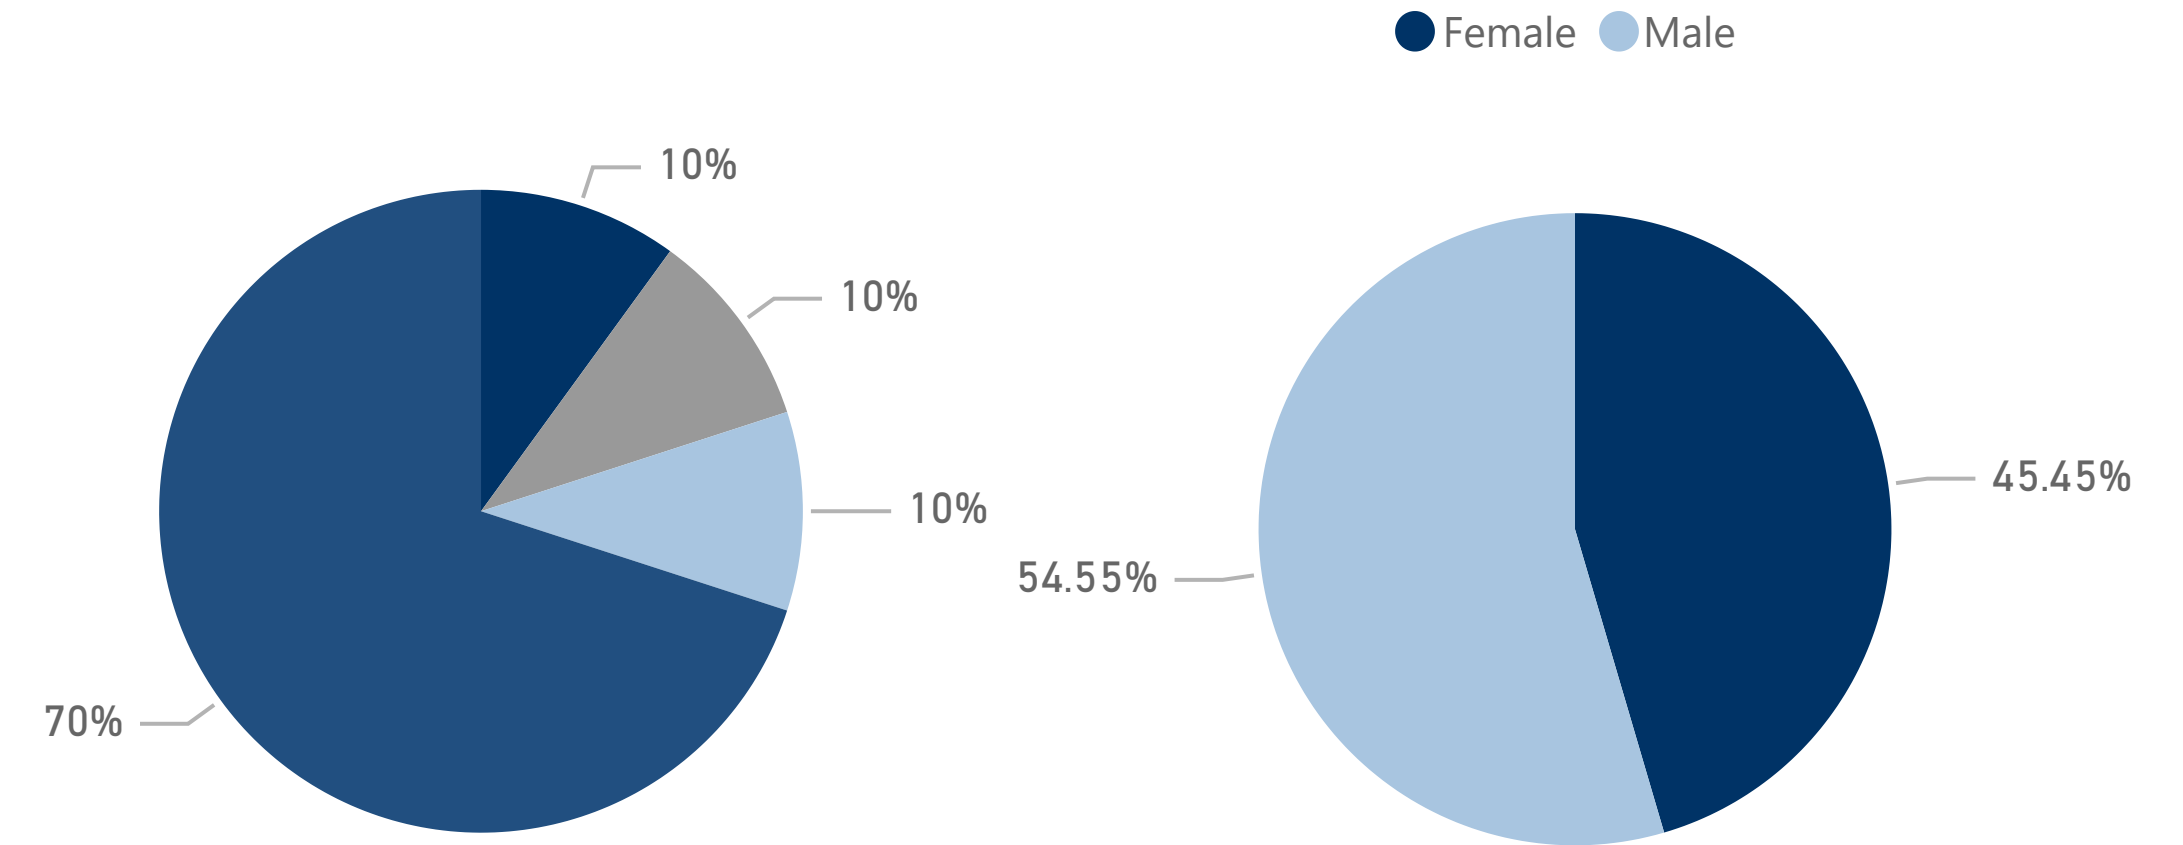

Graduating Senior Survey

[Data Definitions](#) | [About the Data](#)

Academic Year	College	Major	Gender	Race	Age	Citizenship
2020-2021	Business	Risk Management & Insuran...	All	All	All	All

Count of responses may not sum across academic year, if a student delays their graduation.

If you could start college again, would you enroll at MTSU?

If you could choose your major again, would you choose same one?

- Black or African A...
- Hispanic/Latino
- Other (please spe...
- White

- College
- Business