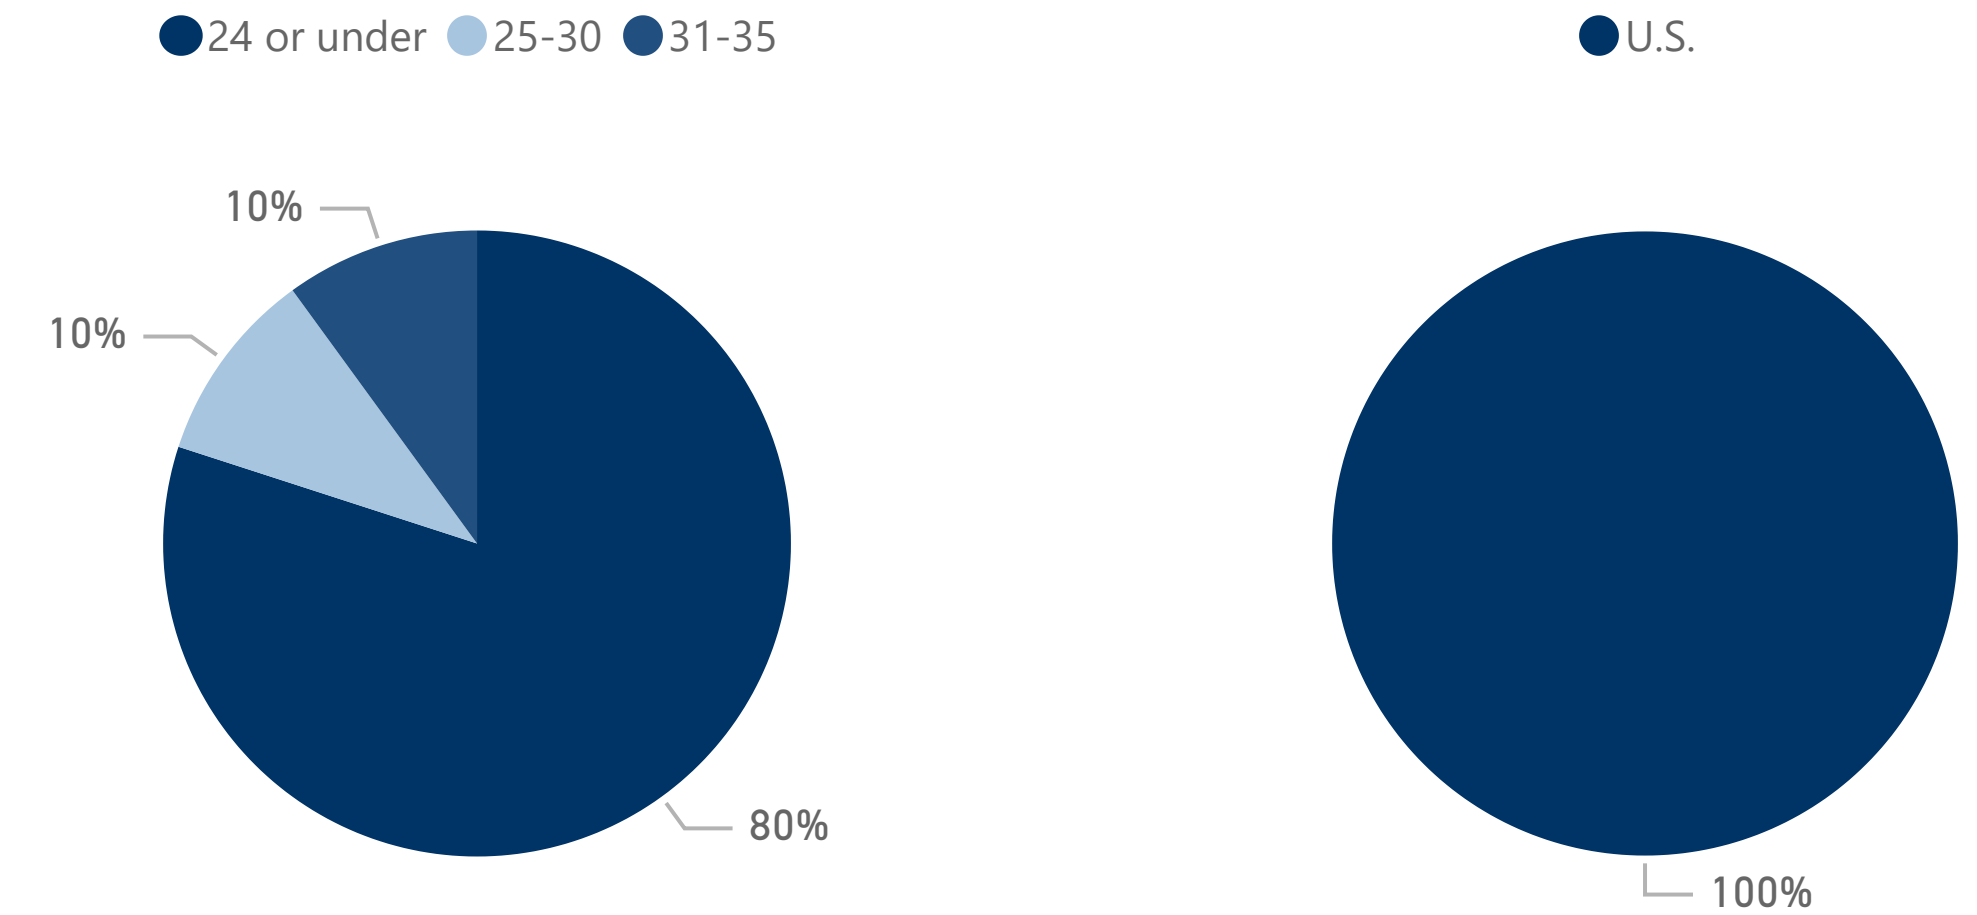

Graduating Senior Survey

[Data Definitions](#) | [About the Data](#)

Academic Year	College	Major	Gender	Race	Age	Citizenship
2020-2021	Business	Risk Management & Insuran...	All	All	All	All

Count of responses may not sum across academic year, if a student delays their graduation.

If you could start college again, would you enroll at MTSU?

If you could choose your major again, would you choose same one?

- Black or African A...
- Hispanic/Latino
- Other (please spe...
- White

- College
- Business