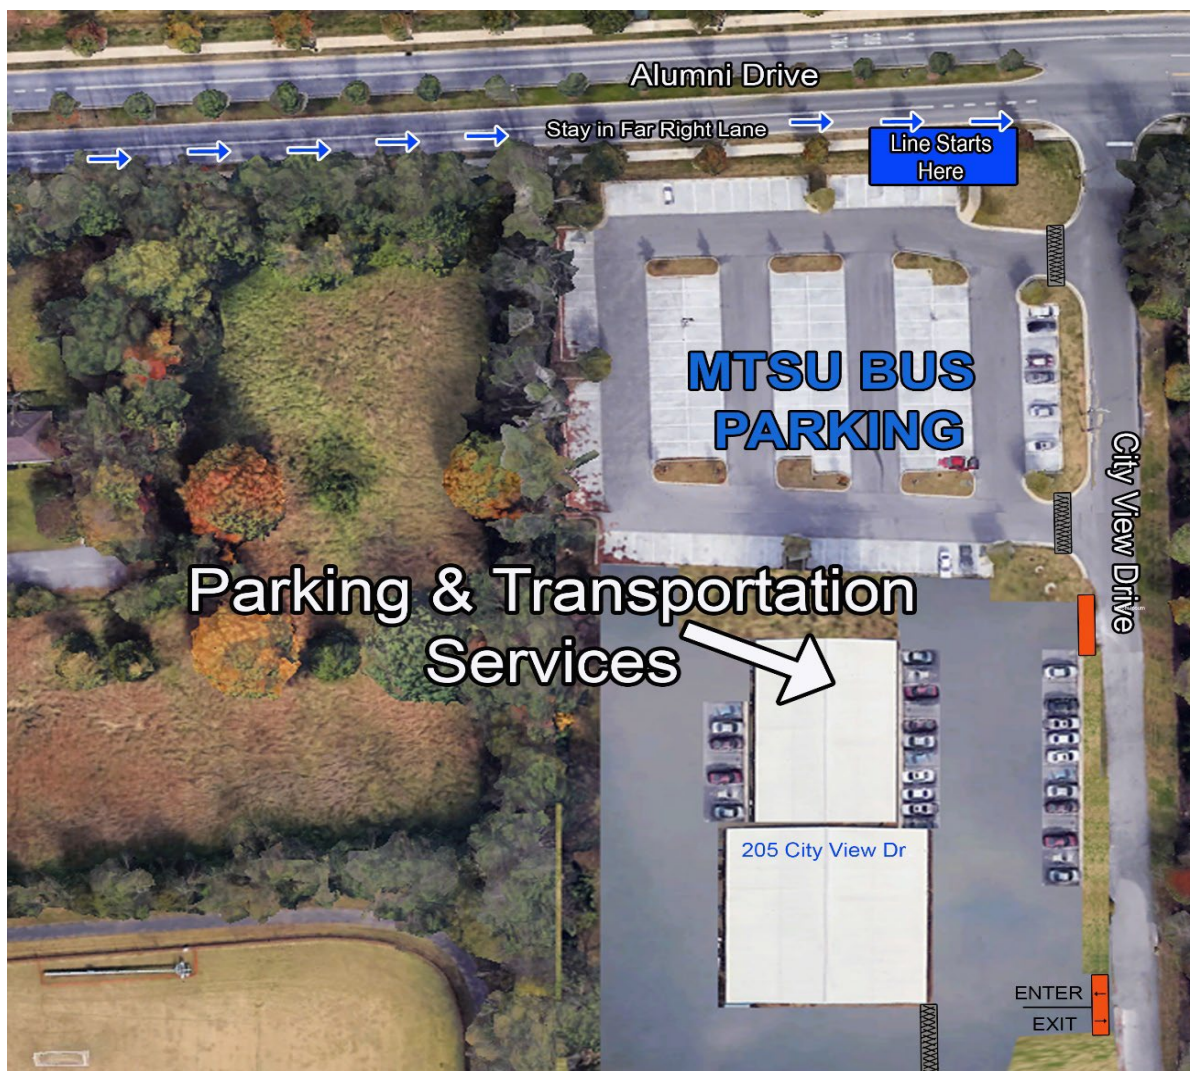

Parking Permit Issuance Fall 2024

Anyone waiting until August 26, 2024, to get their permit will need to get in the line on Alumni Dr. The line to get into Parking and Transportation Services will start at the corner of Alumni Dr. and City View Dr. and proceed along Alumni Dr. in the **Bus Only** Lane. An attendant will send the cars around to the Parking and Transportation Services Lot once a parking space is available. Please see below: